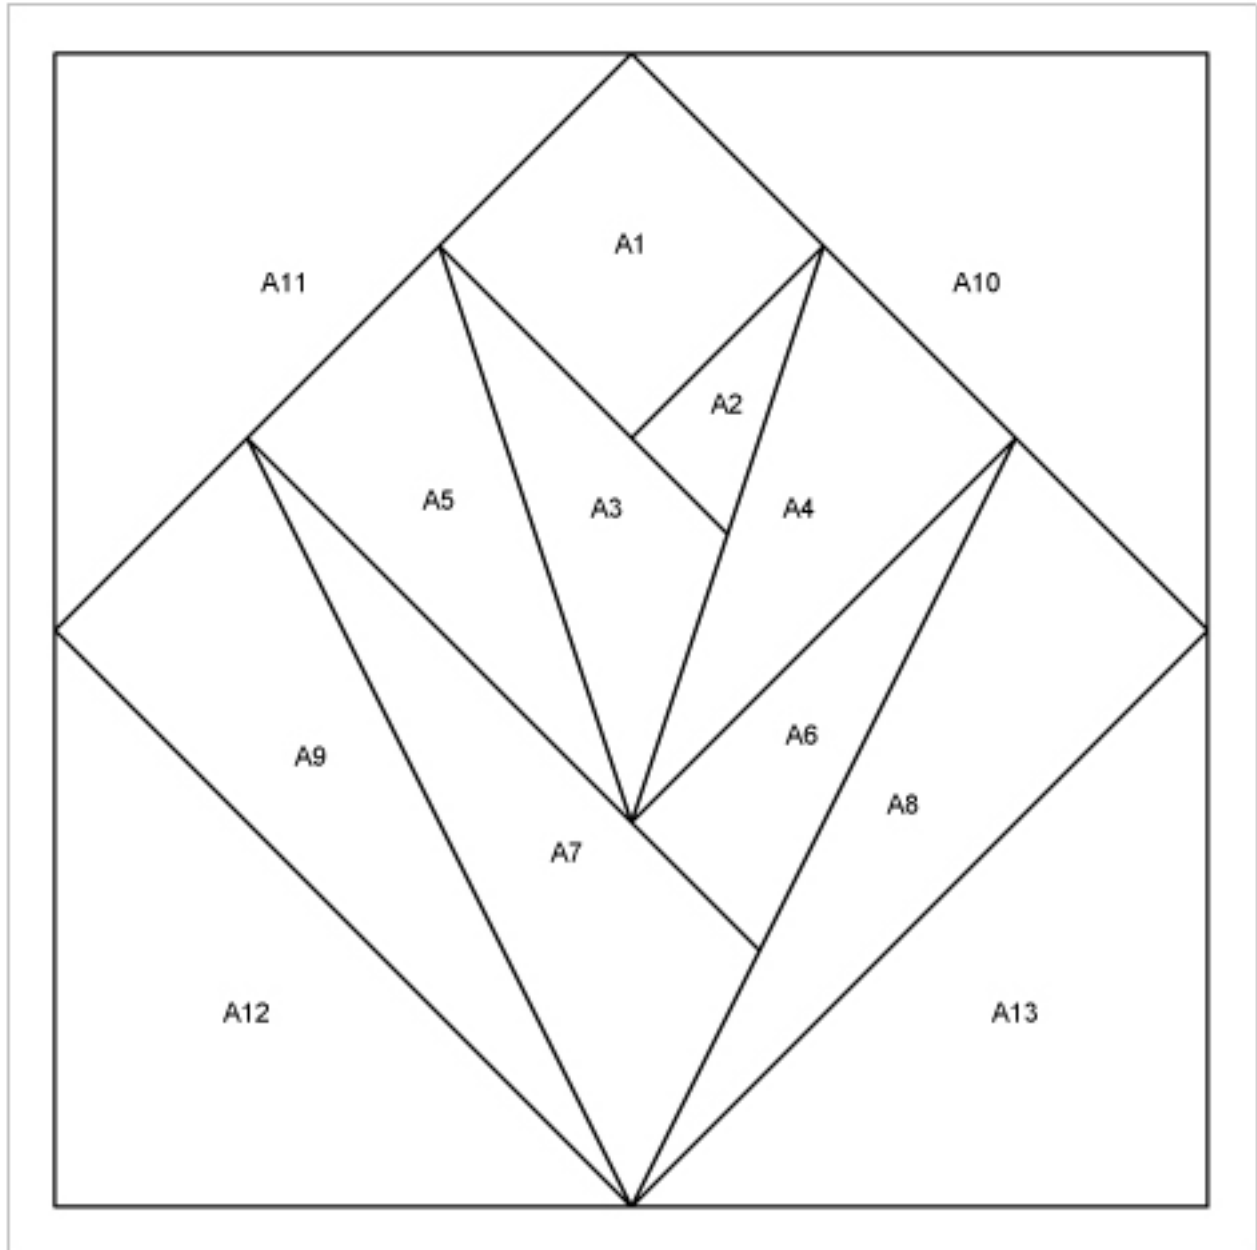

# 10 Tulip

Finished size: 6"

<http://ajpadilla.com>  
[angie@ajpadilla.com](mailto:angie@ajpadilla.com)

The use of this pattern is limited to *individual and personal* use. Sharing or distributing this pattern in any form is not allowed. It may not be used for commercial purposes, unless written permission is granted. Credit for this pattern should be included if displayed in any manner (such as a quilt show or exhibit). Individual users may enlarge or reduce the size of the templates for their personal use, but in no other way alter them. ©Angela Padilla, 2008. All Rights Reserved.