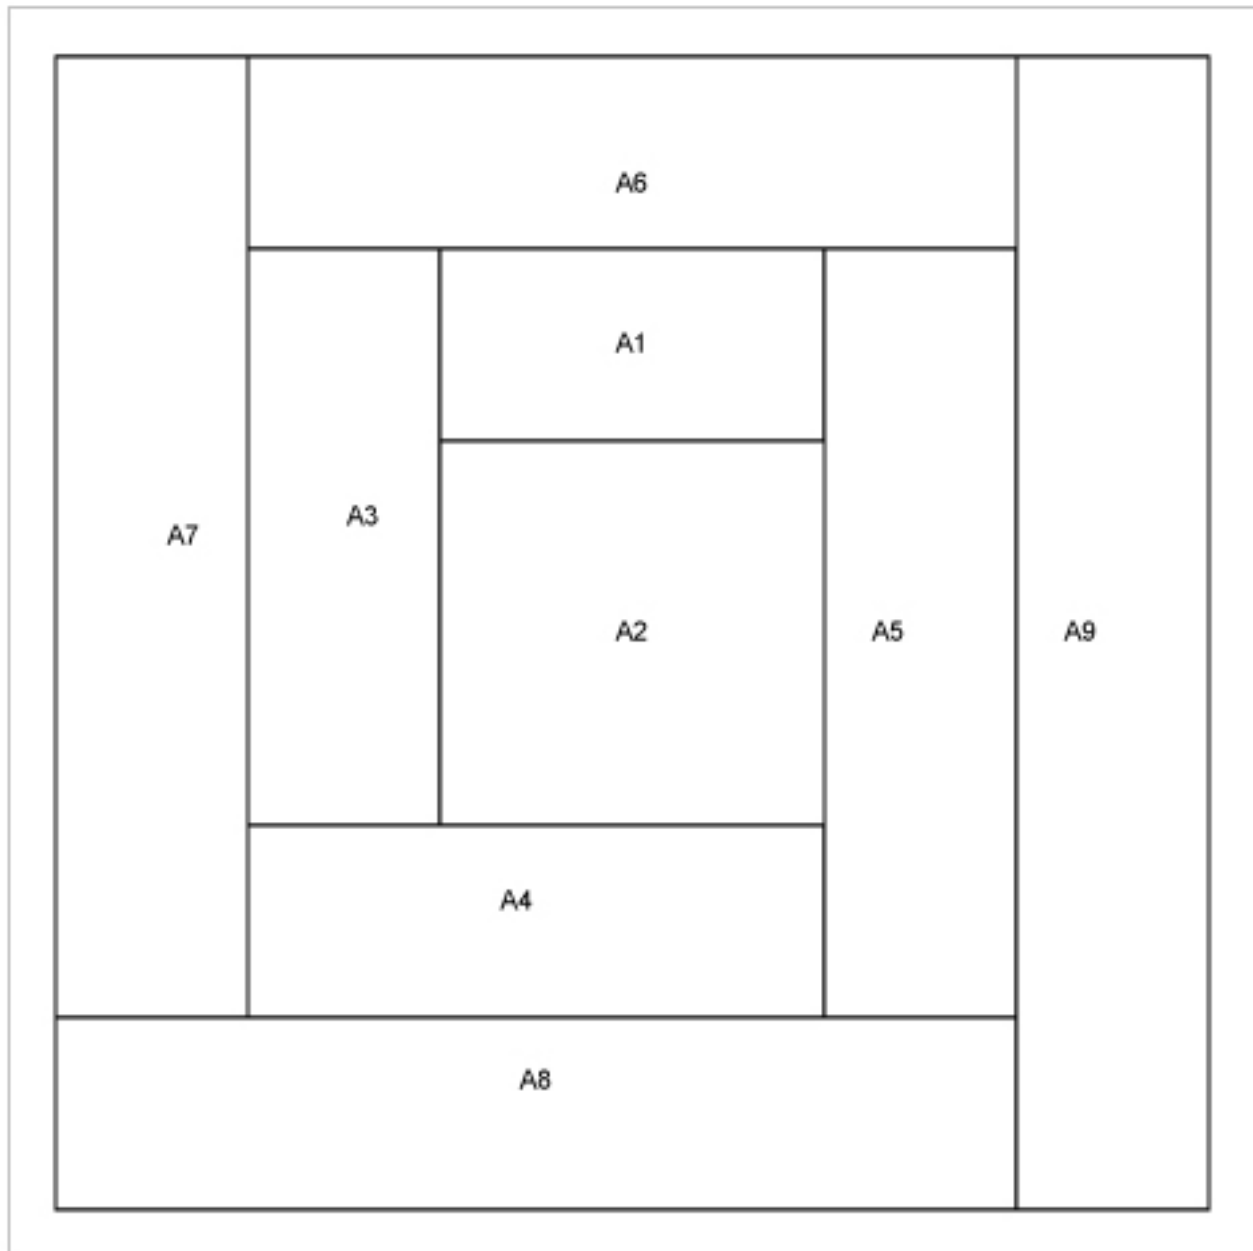

12 Log Cabin

Finished size: 6"

The use of this pattern is limited to *individual and personal* use. Sharing or distributing this pattern in any form is not allowed. It may not be used for commercial purposes, unless written permission is granted. Credit for this pattern should be included if displayed in any manner (such as a quilt show or exhibit). Individual users may enlarge or reduce the size of the templates for their personal use, but in no other way alter them. ©Angela Padilla, 2008. All Rights Reserved.