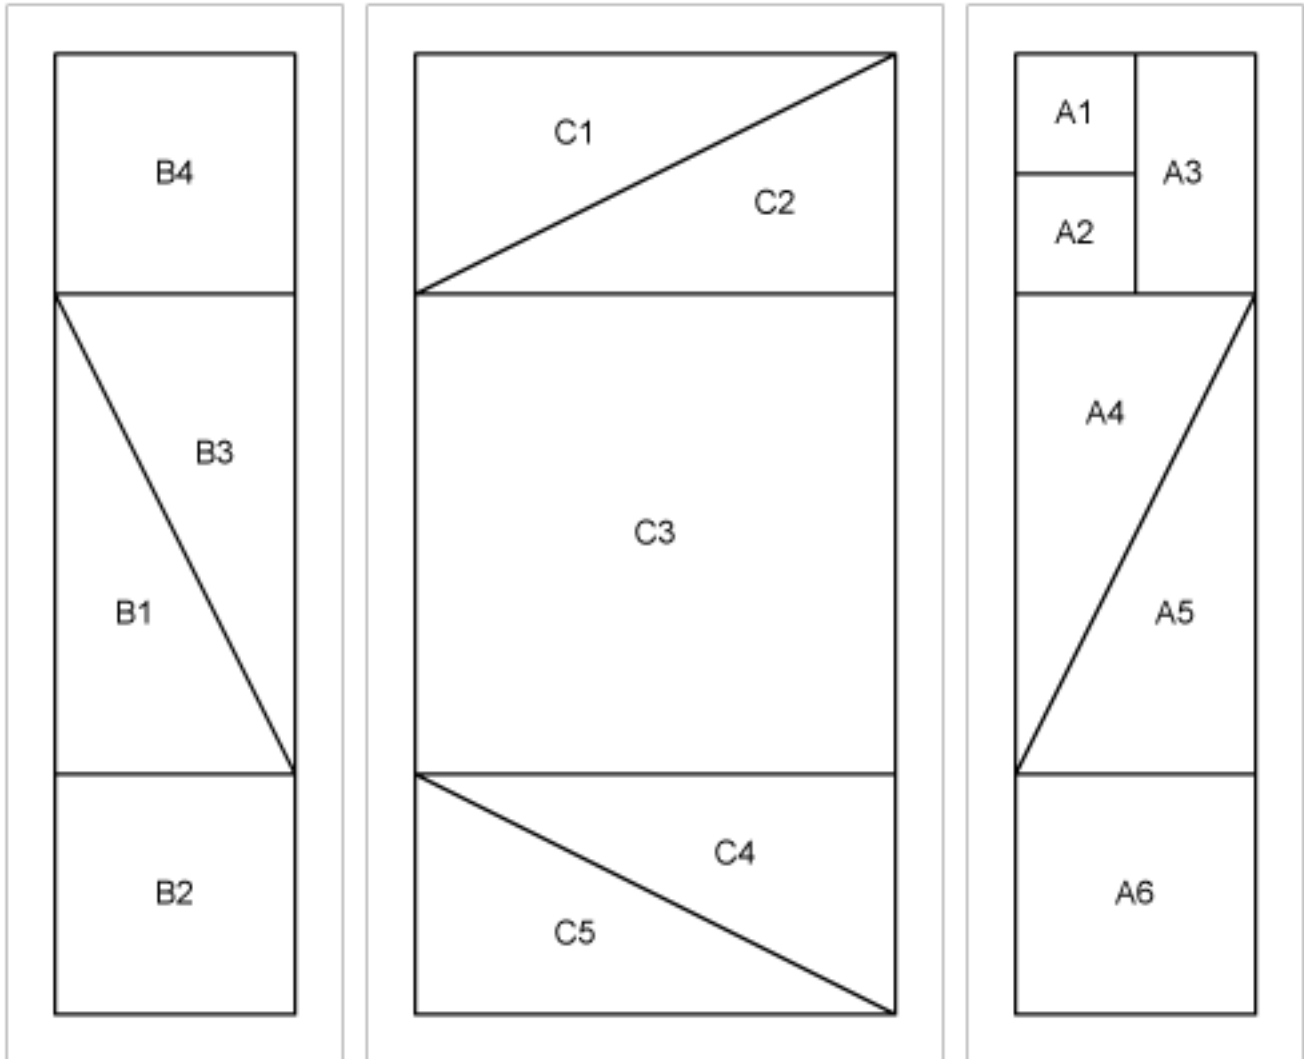

# 30 Magnolia Bud

Finished size: 5"

The use of this pattern is limited to *individual and personal* use. Sharing or distributing this pattern in any form is not allowed. It may not be used for commercial purposes, unless written permission is granted. Credit for this pattern should be included if displayed in any manner (such as a quilt show or exhibit). Individual users may enlarge or reduce the size of the templates for their personal use, but in no other way alter them. ©Angela Padilla, 2008. All Rights Reserved.