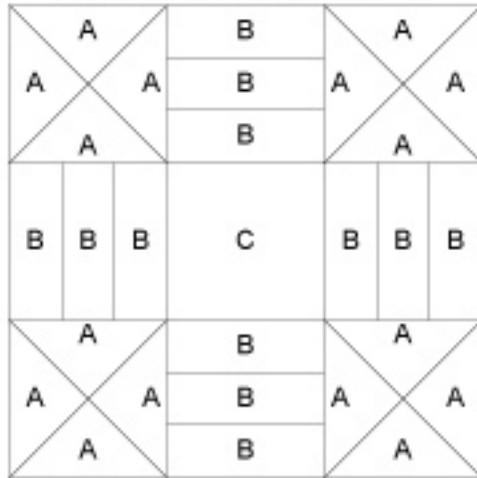

# 5 London Roads

Finished size: 6"

Key Block (41/100 actual size)

## 6" BLOCK

Cutting Diagrams

The use of this pattern is limited to *individual and personal* use. Sharing or distributing this pattern in any form is not allowed. It may not be used for commercial purposes, unless written permission is granted. Credit for this pattern should be included if displayed in any manner (such as a quilt show or exhibit). Individual users may enlarge or reduce the size of the templates for their personal use, but in no other way alter them. ©Angela Padilla, 2008. All Rights Reserved.