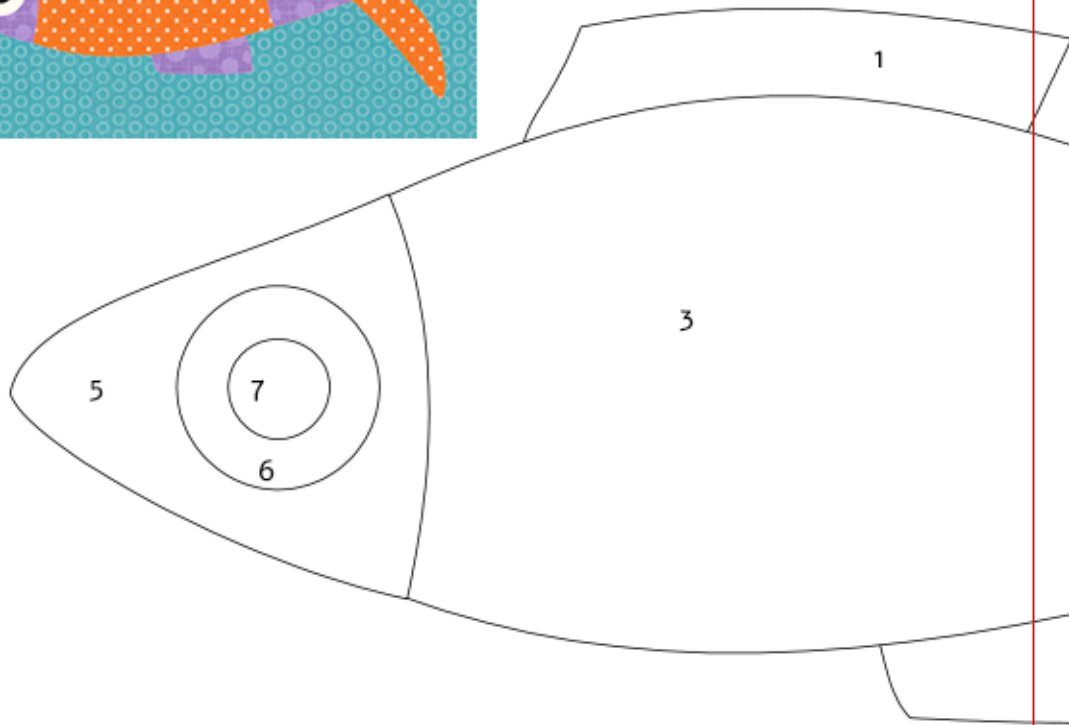

Block 6

Finished block size: 6 x 12"

Join 2 sections along red line

REVERSED
DESIGN

Finished block size: 6 x 12"

Join 2 sections along red line

REVERSED DESIGN

Join 2 sections along red line