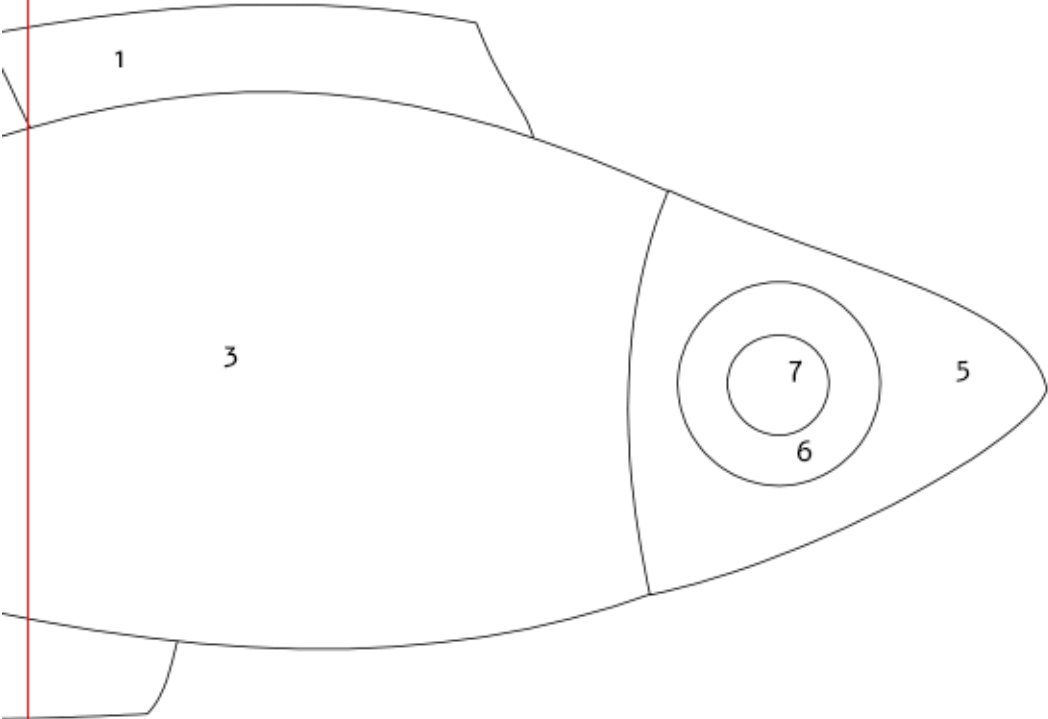

Block 6

Finished block size: 6 x 12"

Join 2 sections along red line

REVERSED
DESIGN

Finished block size: 6 x 12"

Join 2 sections along red line

REVERSED DESIGN

Join 2 sections along red line