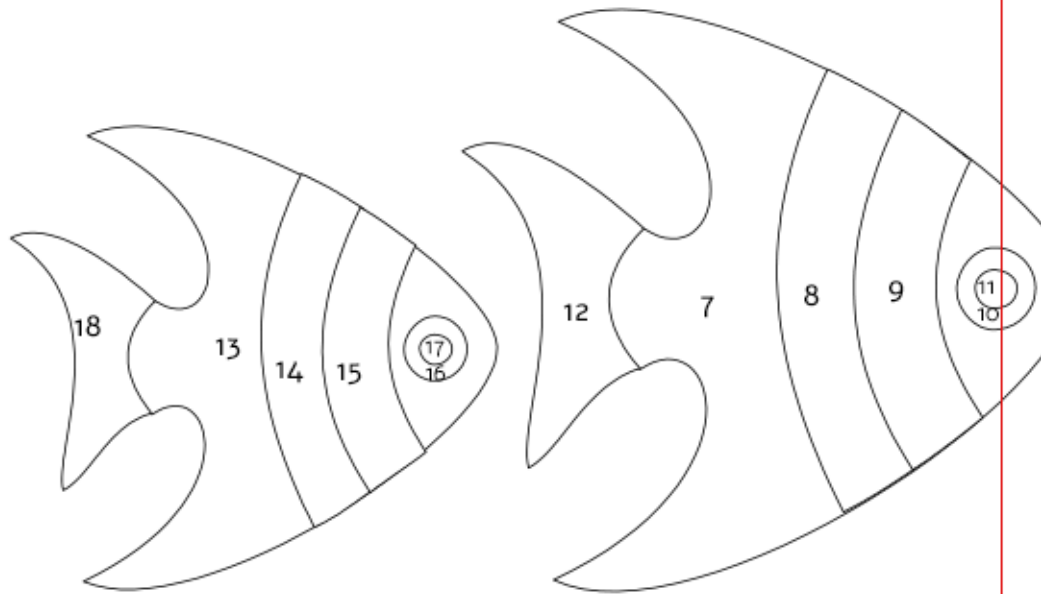

Block 9

Join 2 sections along red line

REVERSED DESIGN

Finished block size: 6 x 12"

Join 2 sections along red line

REVERSED DESIGN

Join 2 sections along red line