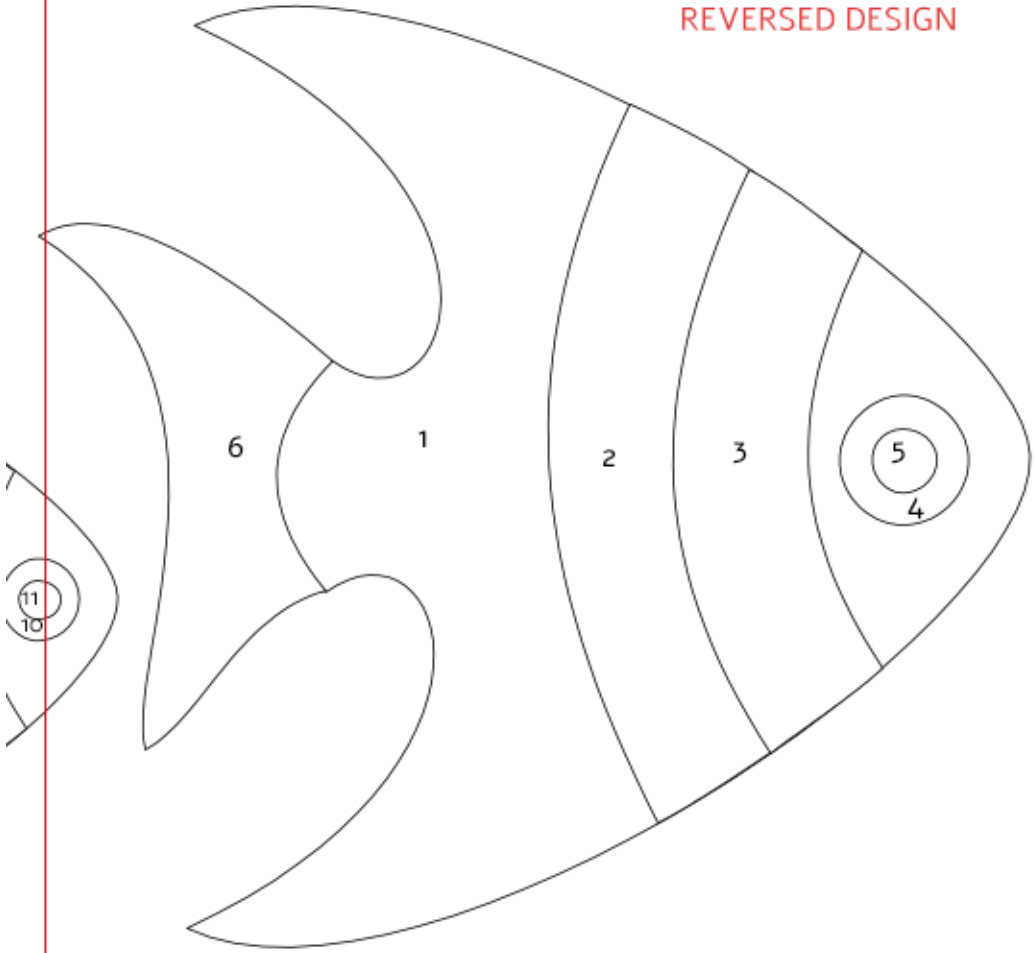

Block 9

Join 2 sections along red line

REVERSED DESIGN

Finished block size: 6 x 12"

Join 2 sections along red line

REVERSED DESIGN

Join 2 sections along red line