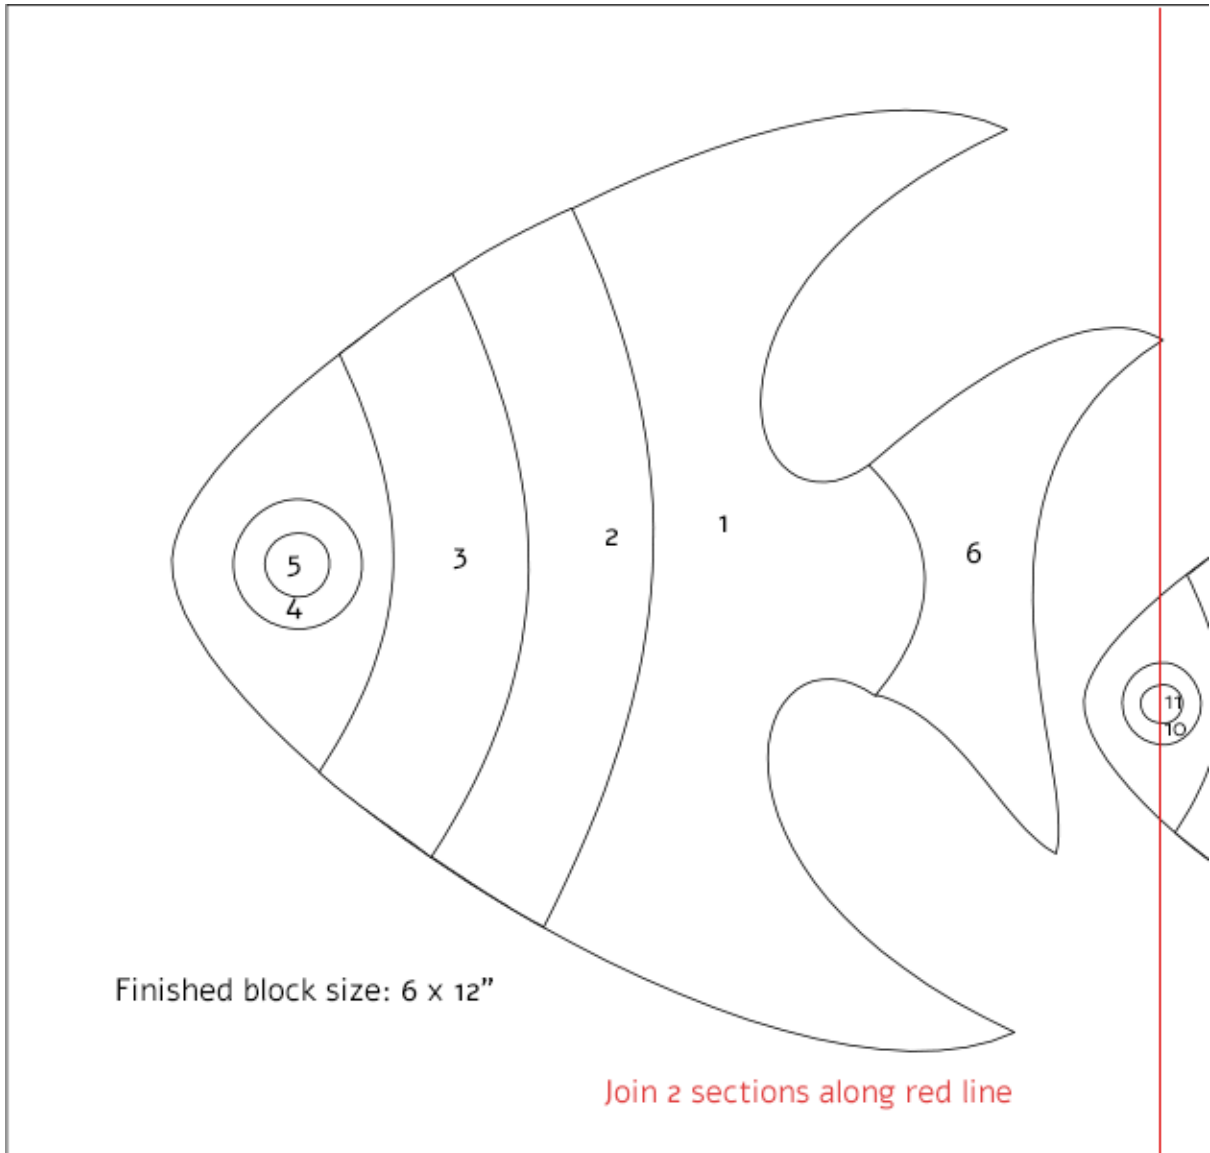

Block 9

Join 2 sections along red line

REVERSED DESIGN

Finished block size: 6 x 12"

Join 2 sections along red line

REVERSED DESIGN

Join 2 sections along red line