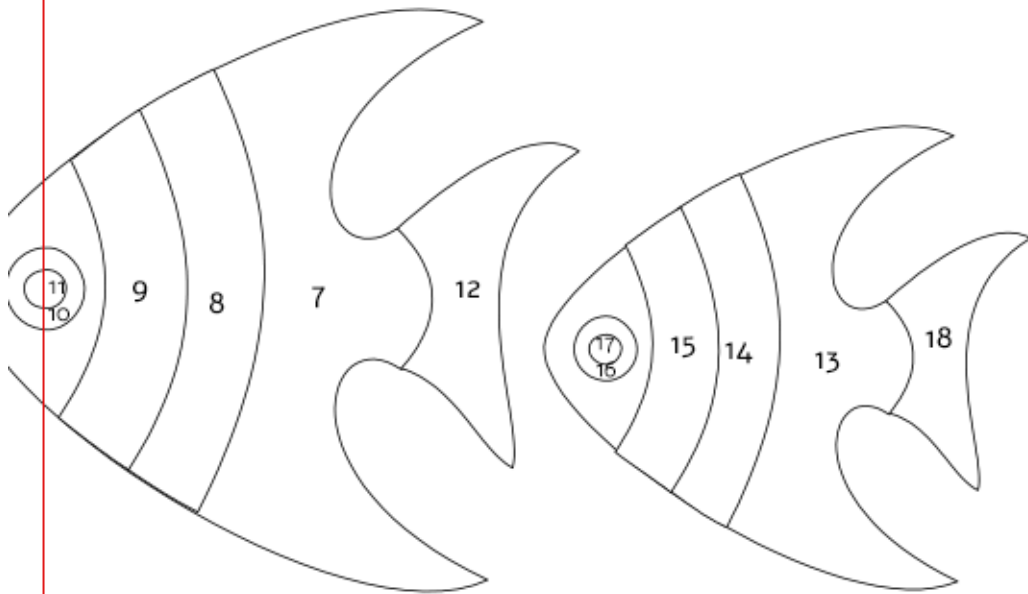

Block 9

Join 2 sections along red line

REVERSED DESIGN

Finished block size: 6 x 12"

Join 2 sections along red line

REVERSED DESIGN

Join 2 sections along red line