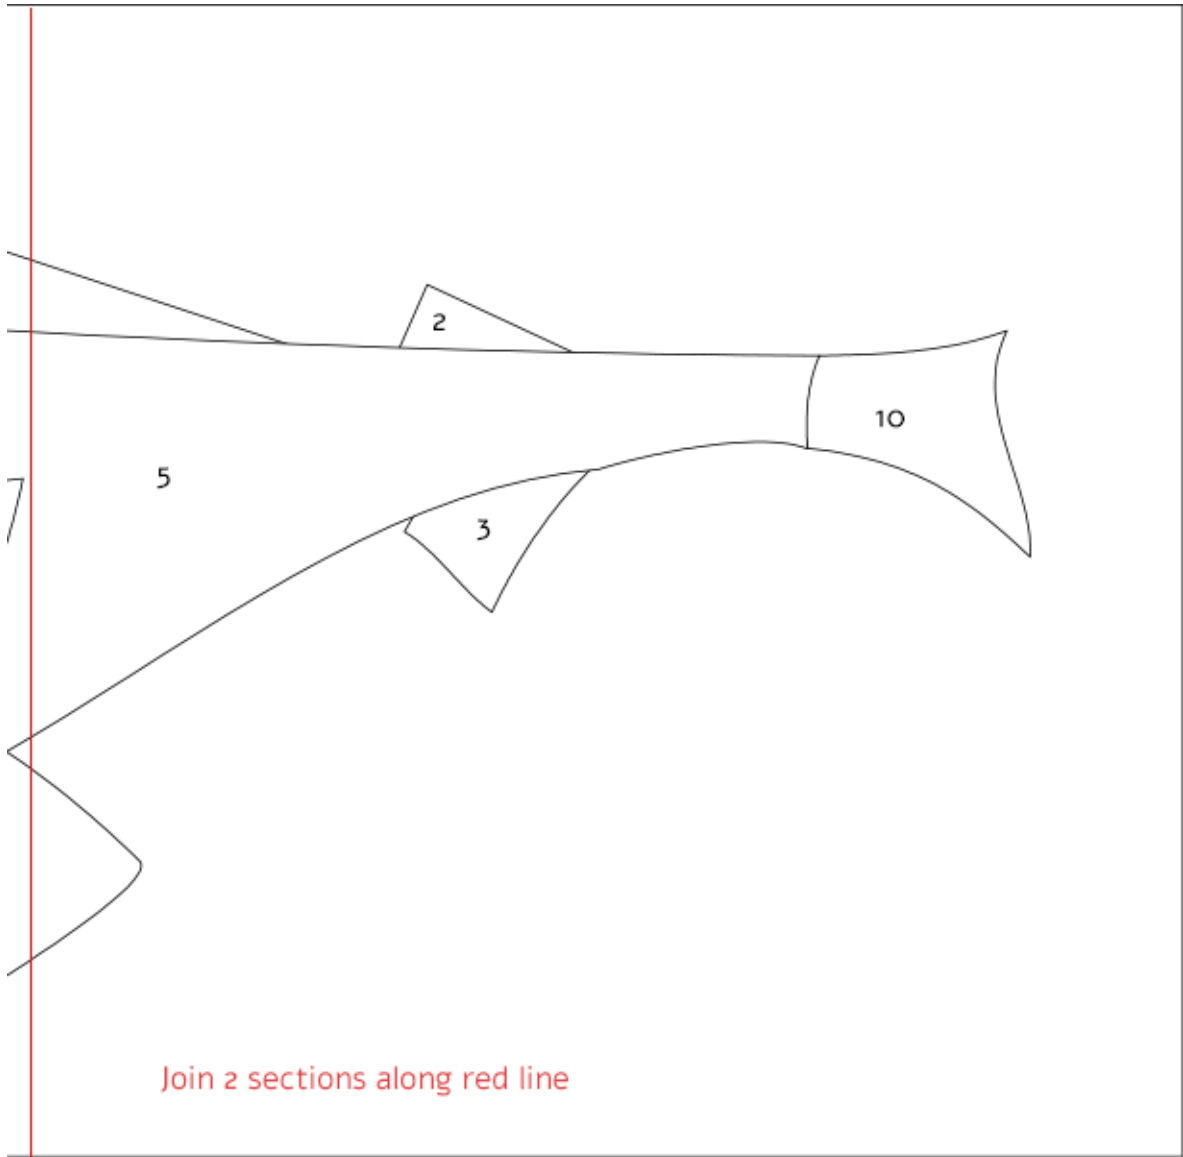

Block 11

Finished block size: 6 x 12"

Join 2 sections along red line

REVERSED DESIGN

Finished block size: 6 x 12"

Join 2 sections along red line

REVERSED DESIGN

Join 2 sections along red line