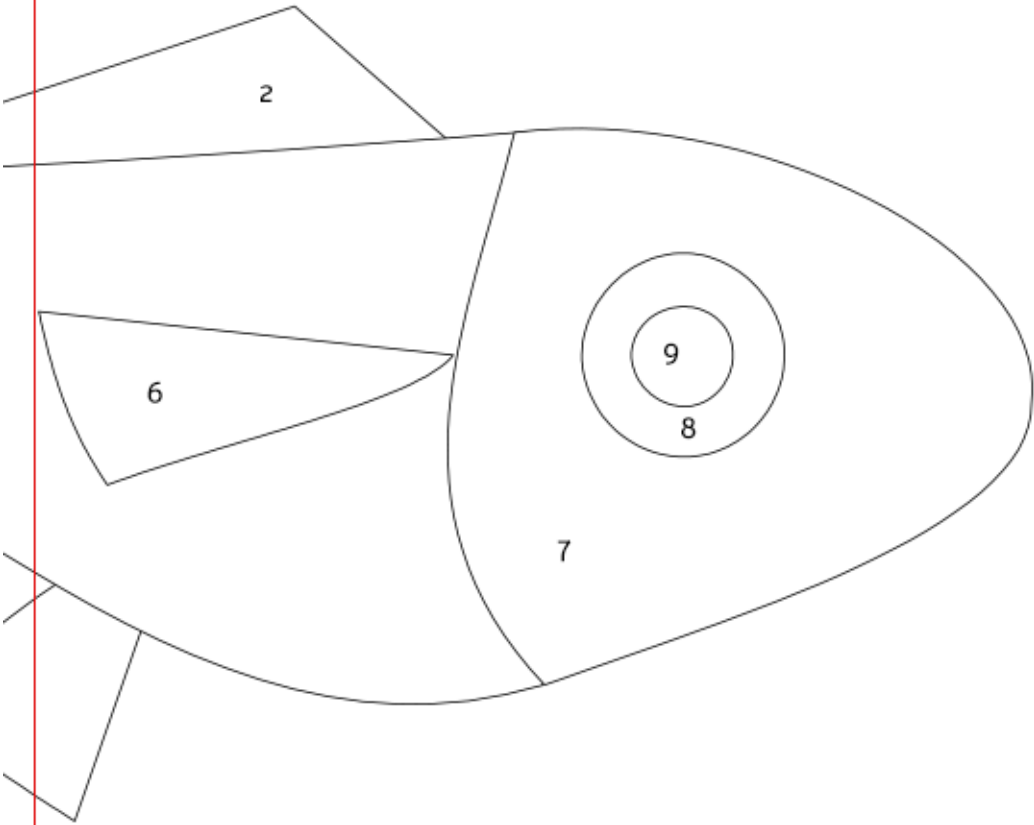

Block 11

Finished block size: 6 x 12"

Join 2 sections along red line

REVERSED DESIGN

Finished block size: 6 x 12"

Join 2 sections along red line

REVERSED DESIGN

Join 2 sections along red line