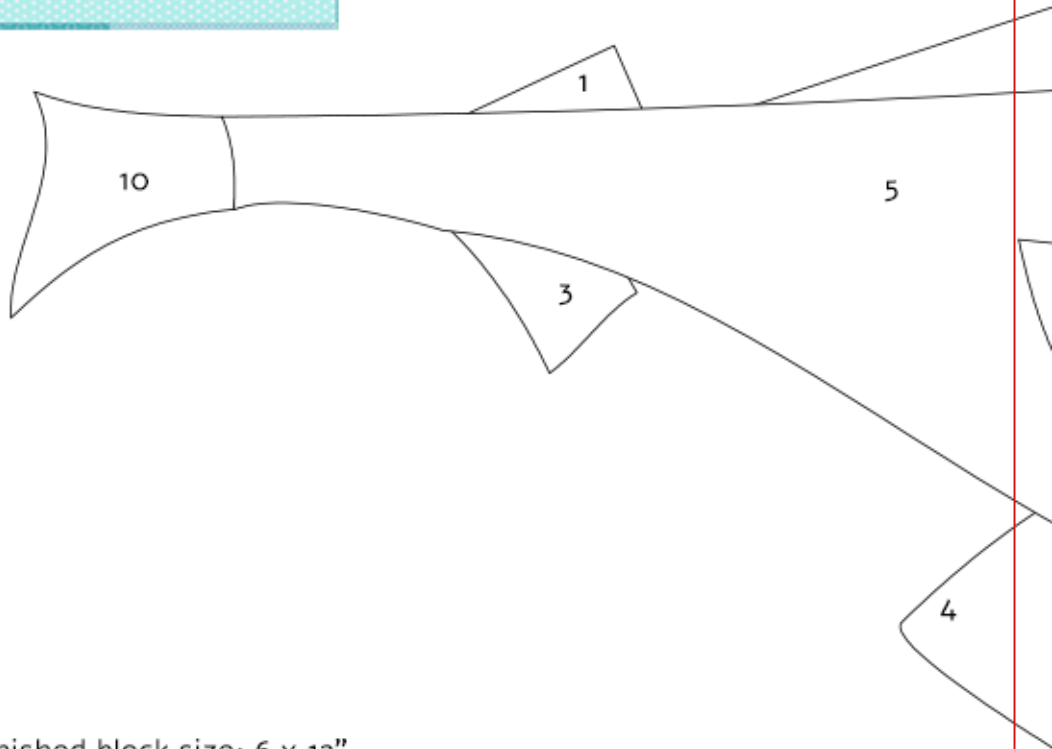

Block 11

Finished block size: 6 x 12"

Join 2 sections along red line

REVERSED DESIGN

Finished block size: 6 x 12"

Join 2 sections along red line

REVERSED DESIGN

Join 2 sections along red line