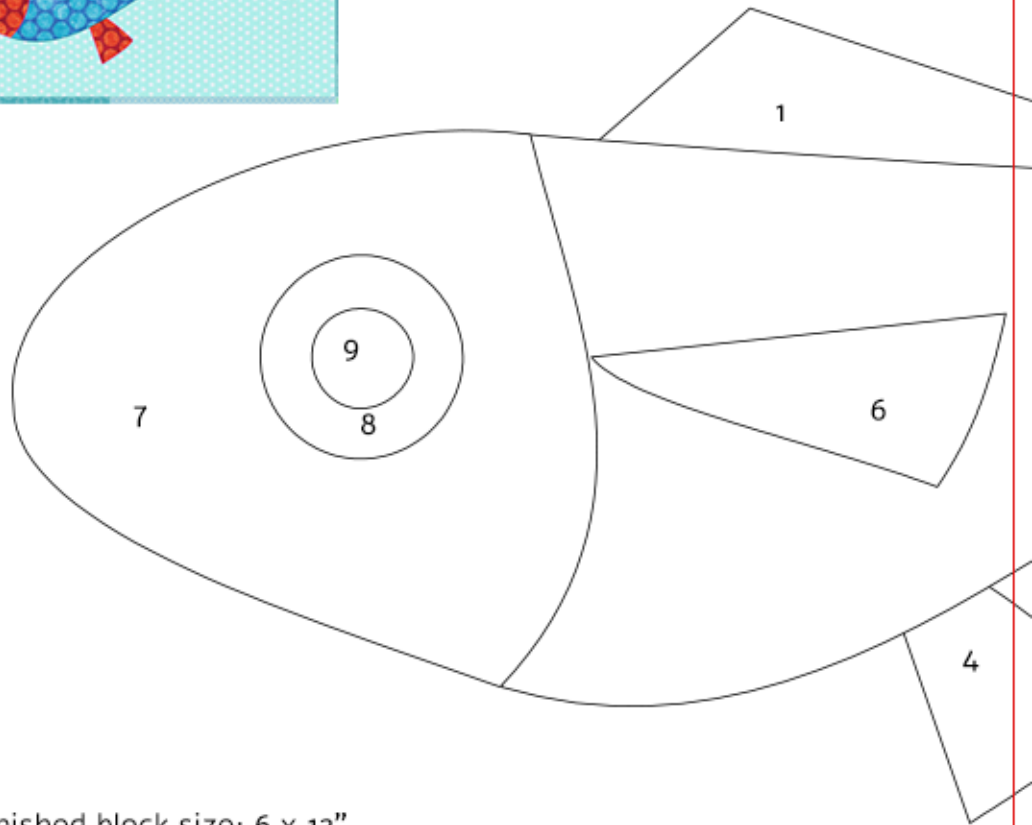

Block 11

Finished block size: 6 x 12"

Join 2 sections along red line

REVERSED DESIGN

Finished block size: 6 x 12"

Join 2 sections along red line

REVERSED DESIGN

Join 2 sections along red line