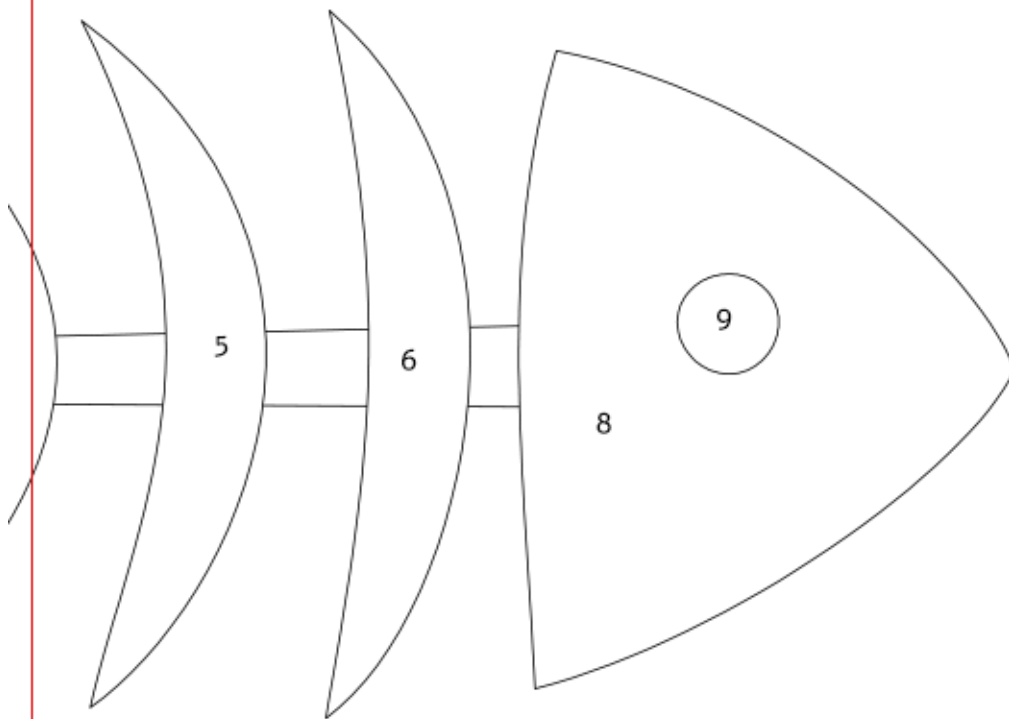

Block 12

Finished block size: 6 x 12"

Join 2 sections along red line

Join 2 sections along red line

REVERSED DESIGN

Finished block size: 6 x 12"

Join 2 sections along red line

REVERSED DESIGN

Join 2 sections along red line