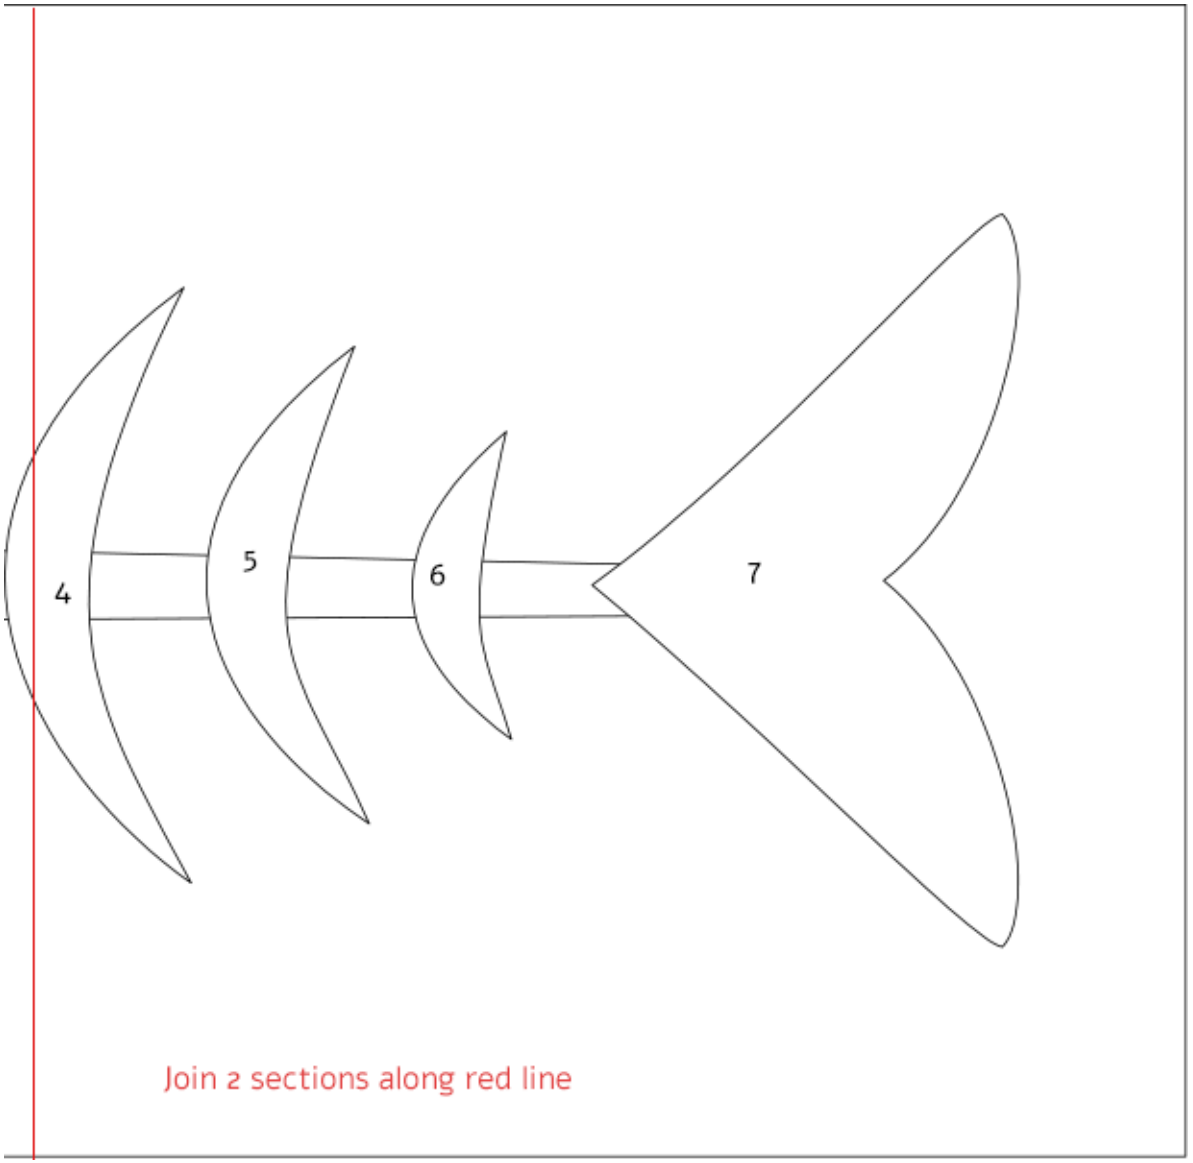

Block 12

Finished block size: 6 x 12"

Join 2 sections along red line

Join 2 sections along red line

REVERSED DESIGN

Finished block size: 6 x 12"

Join 2 sections along red line

REVERSED DESIGN

Join 2 sections along red line