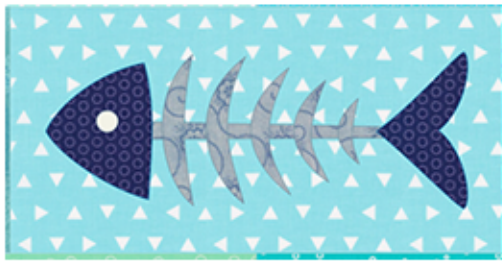

Block 12

Finished block size: 6 x 12"

Join 2 sections along red line

Join 2 sections along red line

REVERSED DESIGN

Finished block size: 6 x 12"

Join 2 sections along red line

REVERSED DESIGN

Join 2 sections along red line