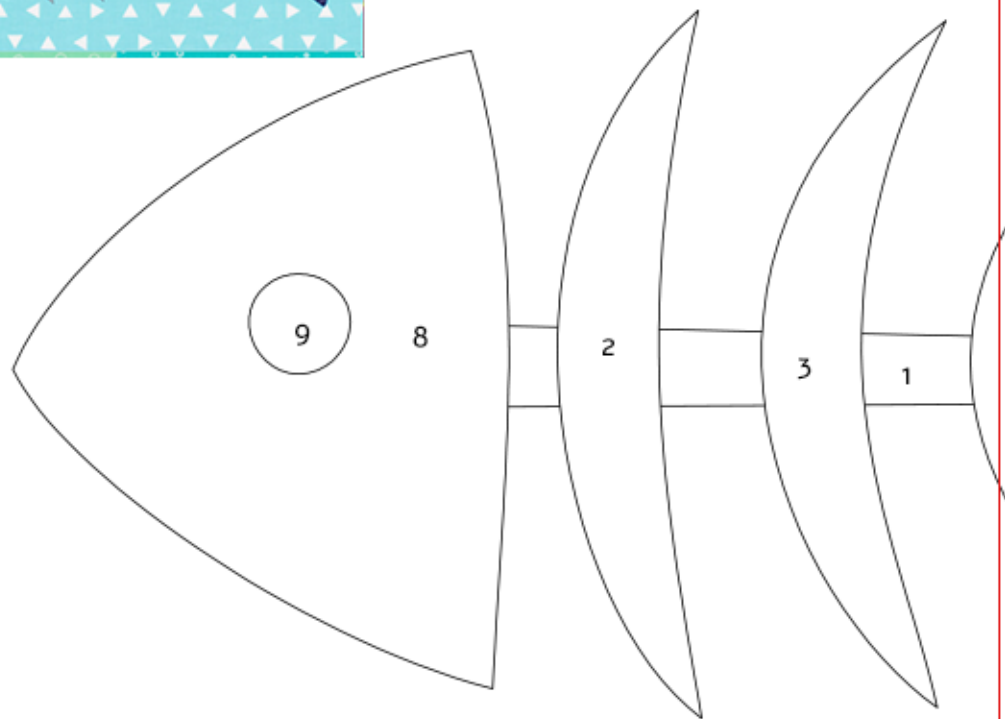

Block 12

Finished block size: 6 x 12"

Join 2 sections along red line

Join 2 sections along red line

REVERSED DESIGN

Finished block size: 6 x 12"

Join 2 sections along red line

REVERSED DESIGN

Join 2 sections along red line